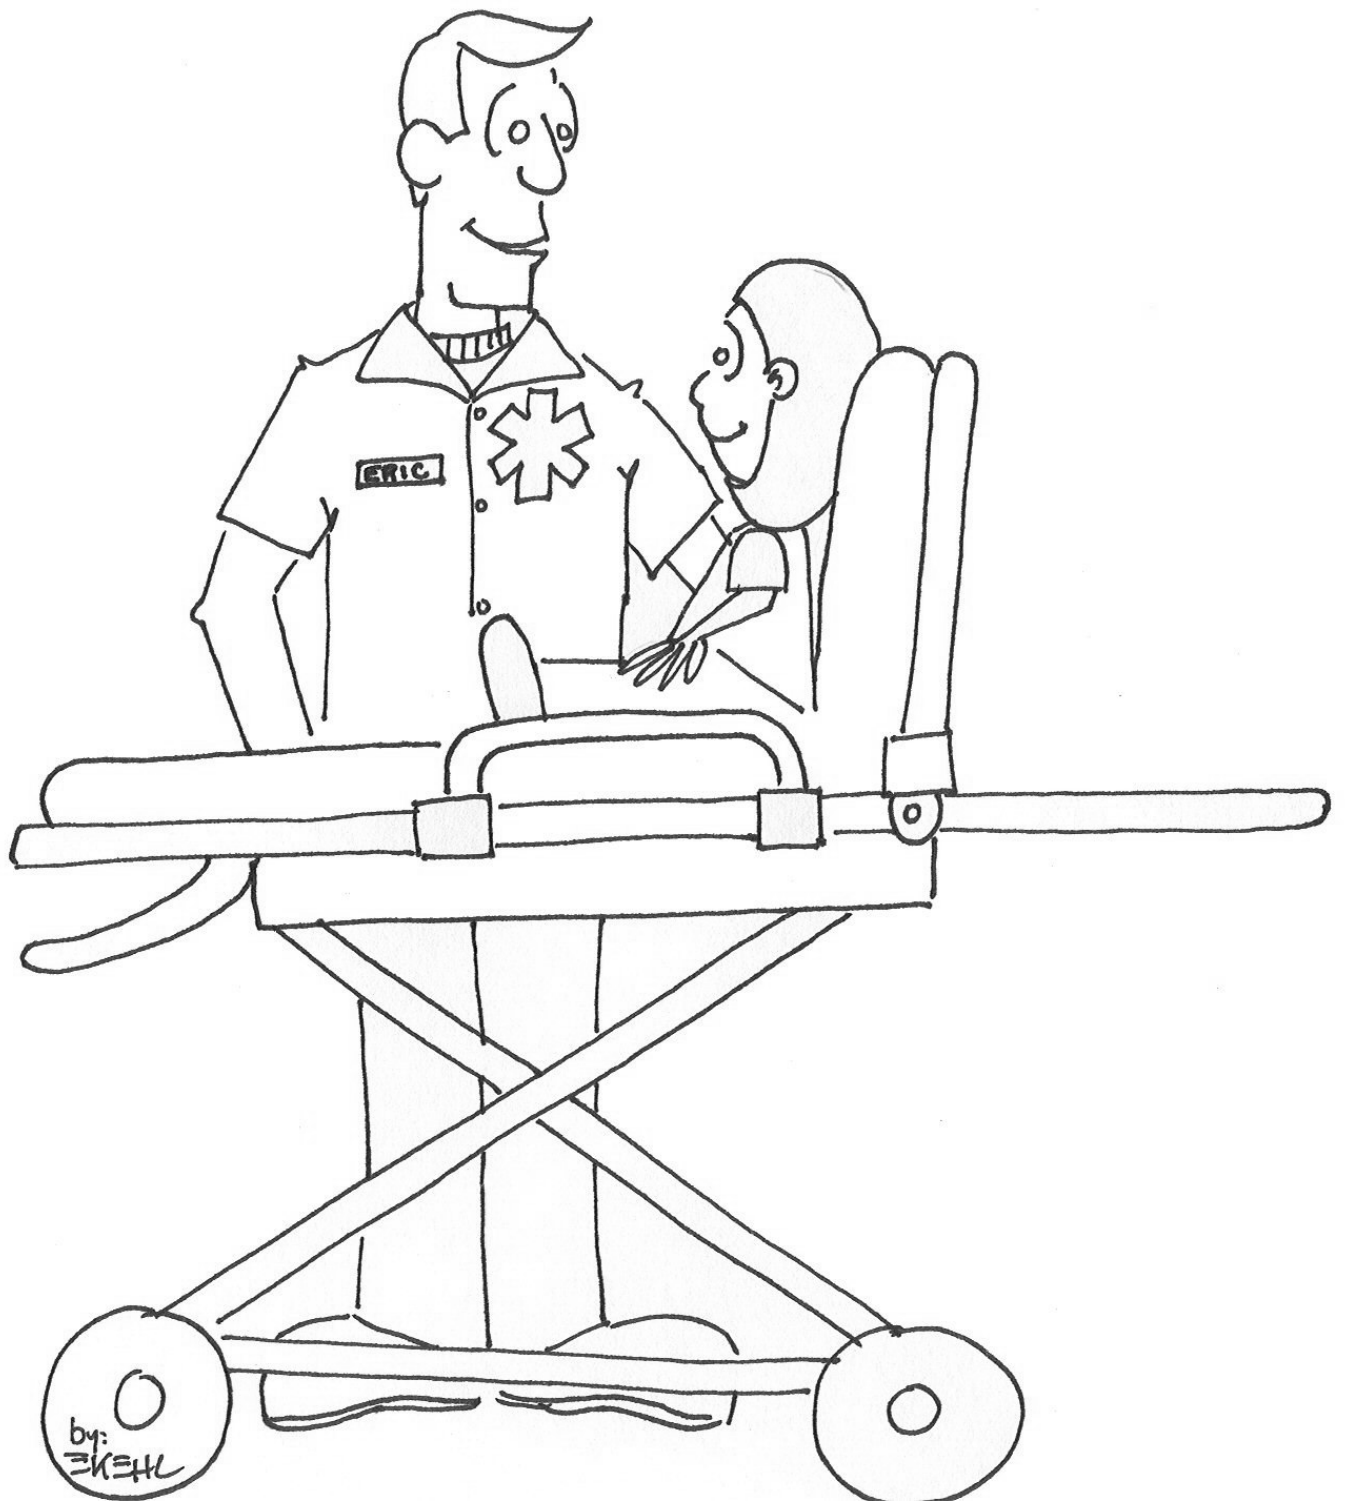

KEHL'S Koloring Book

**LEXINGTON COUNTY
EMERGENCY MEDICAL SERVICES**

**Paramedics and EMTs are our friends.
Don't be afraid.**

Paramedics like Mr. Kehl will sometimes take you to the hospital when you're sick or injured.

The most important thing you need to wear when riding a bicycle goes on your head - a helmet.

Protective gear is anything you wear that helps keep you from getting hurt. The gear you wear depends on the sport you play. See if you can pick out the protective gear needed while skateboarding.

Always wear a life jacket when you play near the water. Never use a float or swimmies as a life jacket and never go near the water unless you are with an adult.

**The Star of Life is a symbol of Emergency
Medical Services**